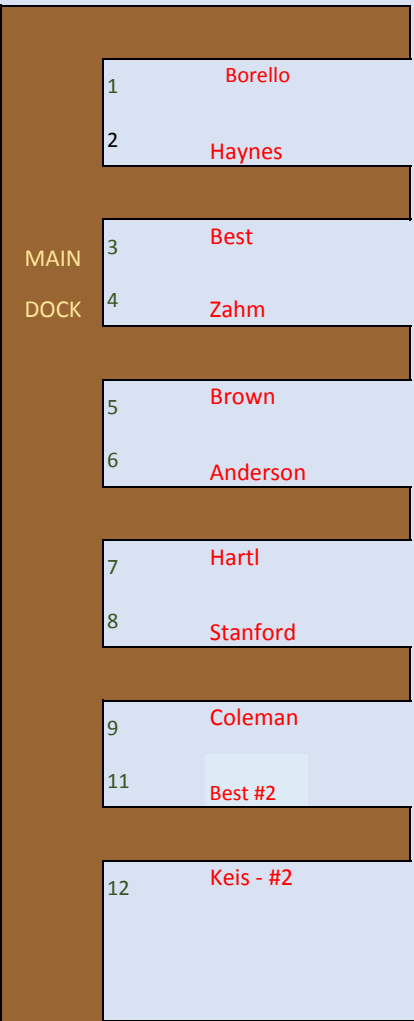

LAKE GEORGE HAGUE WARREN COUNTY NEW YORK

CVCC Dock Assignments

2017

Whips are required for all boats on NORTH DOCKS

Raft

Whips or Hoist is required to use point docks

Raft

wave runner 1
short stay only
wave runner 2

Jenkins Brook

CVCC North Beach

Don't walk thru Notinham Assn

CAPE COD VILLAGE CLUB MAIN BEACH

Boat Ramp for use of Registered owners ONLY
SORRY NO GUESTS